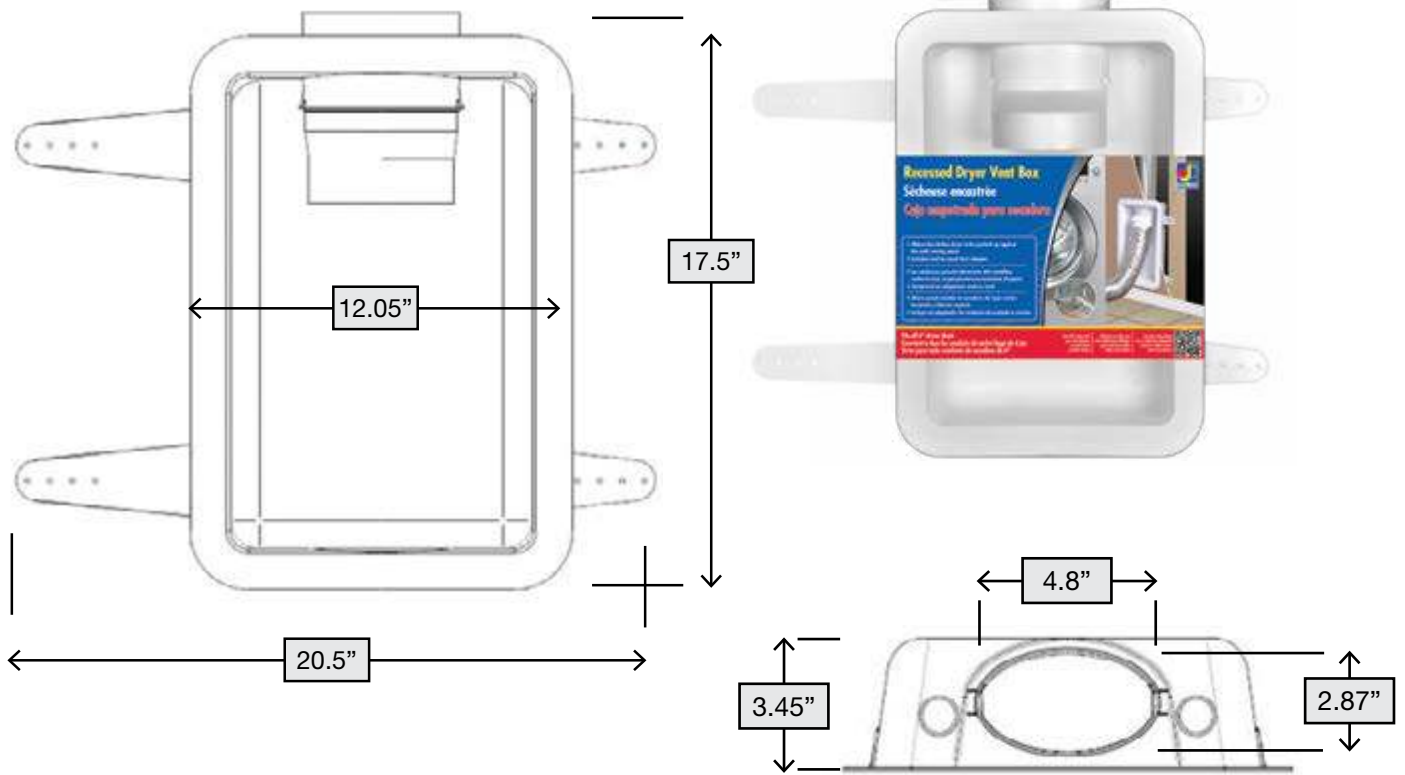

# Recessed Dryer Vent Box

- Dryer can be pushed up against the wall of the laundry room, saving space
- Prevents duct from crushing
- Fits 4in flexible and rigid ducts
- Oval to round duct adapter threads onto duct requiring no clamps for installation
- Suitable for gas and electric dryer applications

Product Code	UPC Code 060672	Size	Packaging	Pack Qty.	Pack Wt. (lbs)	Pack Cube (cu. ft.)
DRB4XZW	802005	4"	Retail Bulk / Cut Case - White	2	4	1.04

**Material:** High Impact Polystyrene  
Meets UL standard 94HB tests for flammability