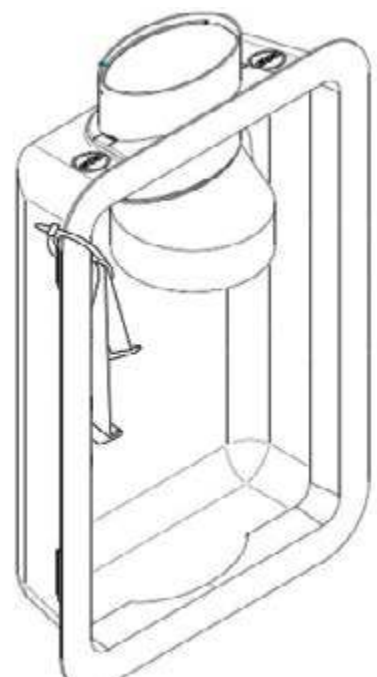

# Recessed Dryer Vent Box

- Dryer can be pushed up against the wall of the laundry room, saving space
- Prevents duct from crushing
- Fits 4in flexible and rigid ducts
- Oval to round duct adapter threads onto duct requiring no clamps for installation
- Suitable for gas and electric dryer applications

Product Code	UPC Code 060672	Size	Packaging	Pack Qty.	Pack Wt. (lbs)	Pack Cube (cu. ft.)
DRB4XZW	802005	4"	Retail Bulk / Cut Case - White	2	4	1.04

**Material:** High Impact Polystyrene  
Meets UL standard 94HB tests for flammability