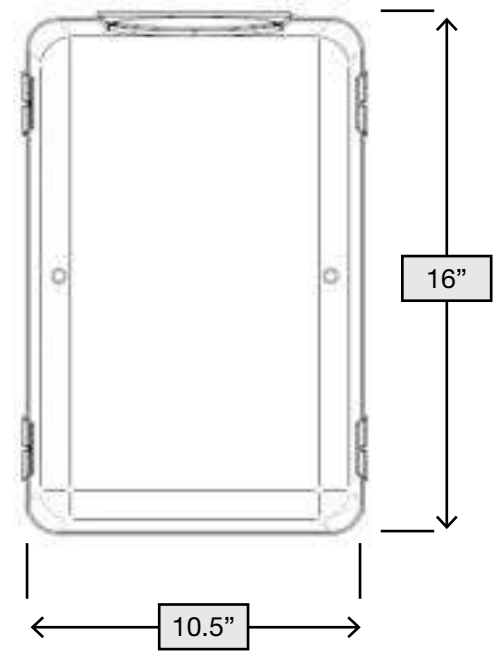

# Recessed Dryer Vent Box

- Dryer can be pushed up against the wall of the laundry room, saving space
- Prevents duct from crushing
- Fits 4in flexible and rigid ducts
- Oval to round duct adapter threads onto duct requiring no clamps for installation
- Suitable for gas and electric dryer applications

Product Code	UPC Code 060672	Size	Packaging	Pack Qty.	Pack Wt. (lbs)	Pack Cube (cu. ft.)
DRB4XZW	802005	4"	Retail Bulk / Cut Case - White	2	4	1.04

**Material:** High Impact Polystyrene  
Meets UL standard 94HB tests for flammability