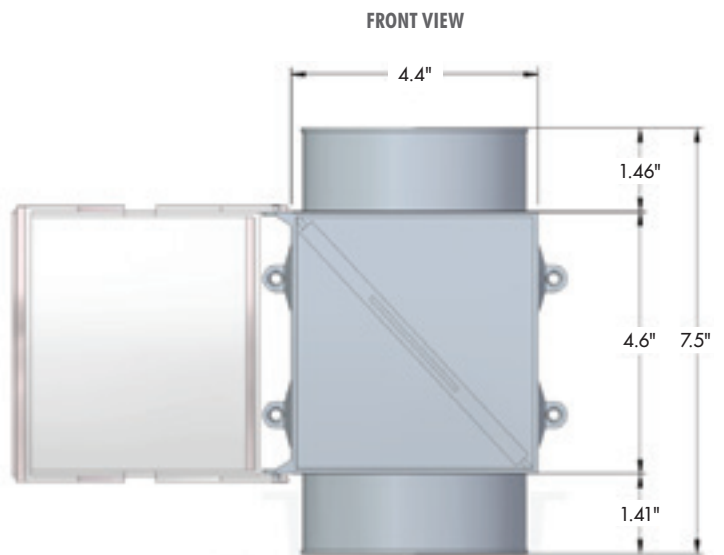

# Dryer Duct Lint Trap

- ▶ Reduces the risk of dryer fire by keeping your dryer duct clean and free of lint
- ▶ Acts as a secondary lint trap for your electric clothes dryer
- ▶ Installs easily onto your dryer transition duct and collects additional lint that is not captured by the standard dryer lint trap
- ▶ Saves energy by allowing your dryer to run more smoothly and efficiently
- ▶ Includes two galvanized steel worm gear clamps
- ▶ Not intended for use with gas dryers

Product Code	UPC Code 060672	Size	Packaging	Pack Qty.	Pack Wt. (lbs)	Pack Cube (cu. ft.)
PCLT4WZW	150045	4"	Retail Package	6	6	0.8

Material: Polystyrene  
Collar Sizes: 4"

Scan this QR code to view helpful product feature and installation videos