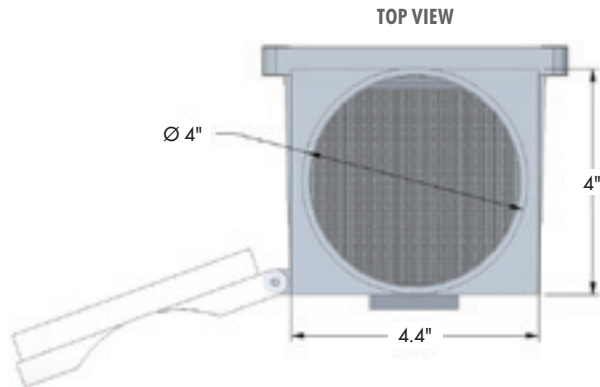

# Dryer Duct Lint Trap

- ▶ Reduces the risk of dryer fire by keeping your dryer duct clean and free of lint
- ▶ Acts as a secondary lint trap for your electric clothes dryer
- ▶ Installs easily onto your dryer transition duct and collects additional lint that is not captured by the standard dryer lint trap
- ▶ Saves energy by allowing your dryer to run more smoothly and efficiently
- ▶ Includes two galvanized steel worm gear clamps
- ▶ Not intended for use with gas dryers

Product Code	UPC Code 060672	Size	Packaging	Pack Qty.	Pack Wt. (lbs)	Pack Cube (cu. ft.)
PCLT4WZW	150045	4"	Retail Package	6	6	0.8

Material: Polystyrene  
Collar Sizes: 4"

Scan this QR code to view helpful product feature and installation videos