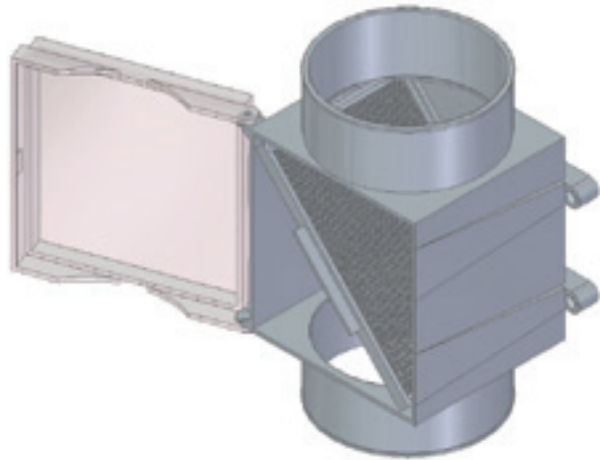

# Dryer Duct Lint Trap

- ▶ Reduces the risk of dryer fire by keeping your dryer duct clean and free of lint
- ▶ Acts as a secondary lint trap for your electric clothes dryer
- ▶ Installs easily onto your dryer transition duct and collects additional lint that is not captured by the standard dryer lint trap
- ▶ Saves energy by allowing your dryer to run more smoothly and efficiently
- ▶ Includes two galvanized steel worm gear clamps
- ▶ Not intended for use with gas dryers

Product Code	UPC Code 060672	Size	Packaging	Pack Qty.	Pack Wt. (lbs)	Pack Cube (cu. ft.)
PCLT4WZW	150045	4"	Retail Package	6	6	0.8

Material: Polystyrene  
Collar Sizes: 4"

Scan this QR code to view helpful product feature and installation videos