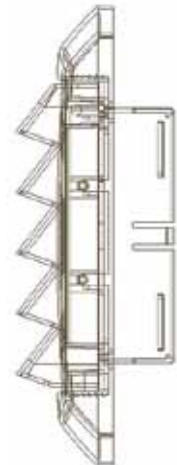

Intake Hood

PROFESSIONAL SERIES

- Fixed louver intake system allows fresh air to enter the home
- Molded screens help prevent pests from entering the duct
- Snap on aluminum pipe to cap assembly eliminates the need for lint trapping staples
- Can be painted to match the home's exterior
- UV resistant plastic protects cap from harmful effects of the sun
- Molded caulk edge assists the installer in maintaining a clean caulking application and finished look
- Designed to snap on/off j-channels for ease of installation and replacement

| Product Code | UPC Code 060672 | Size | Packaging | Pack Qty. | Pack Wt. (lbs) | Pack Cube (cu. ft.) |
|--------------|--------------------|------|-------------------------|-----------|-------------------|------------------------|
| IH3BXZ | 291052 | 3" | Bulk - Brown | 12 | 7 | 3.41 |
| IH3BXZW | 291205 | 3" | Bulk / Cut Case - Brown | 12 | 7 | 2.89 |
| IH3WXZ | 291045 | 3" | Bulk - White | 12 | 7 | 3.41 |
| IH3WXZW | 291212 | 3" | Bulk / Cut Case - White | 12 | 7 | 2.89 |
| IH4BXZ | 291076 | 4" | Bulk - Brown | 12 | 7 | 3.41 |
| IH4BXZW | 291229 | 4" | Bulk / Cut Case - Brown | 12 | 7 | 2.89 |
| IH4WXZ | 291069 | 4" | Bulk - White | 12 | 7 | 3.41 |
| IH4WXZW | 291444 | 4" | Bulk / Cut Case - White | 12 | 7 | 2.89 |
| IH5BXZ | 291137 | 5" | Bulk - Brown | 12 | 11 | 6.41 |
| IH5BXZW | 291236 | 5" | Bulk / Cut Case - Brown | 8 | 11 | 3.35 |
| IH5WXZ | 291120 | 5" | Bulk - White | 12 | 11 | 6.41 |
| IH5WXZW | 291451 | 5" | Bulk / Cut Case - White | 8 | 11 | 3.35 |
| IH6BXZ | 291151 | 6" | Bulk - Brown | 12 | 11 | 6.41 |
| IH6BXZW | 291243 | 6" | Bulk / Cut Case - Brown | 8 | 11 | 3.35 |
| IH6WXZ | 291144 | 6" | Bulk - White | 12 | 11 | 6.41 |
| IH6WXZW | 290468 | 6" | Bulk / Cut Case - White | 8 | 11 | 3.35 |

Material: Polypropylene with UV inhibitor

Collar Sizes: 3", 4", 5", 6"

| Collar Size | Dimensions | | |
|-------------|------------|--------|------|
| | H | W | D |
| 3", 4" | 7" | 6.25" | 1.5" |
| 5", 6" | 10" | 9.375" | 2.1" |