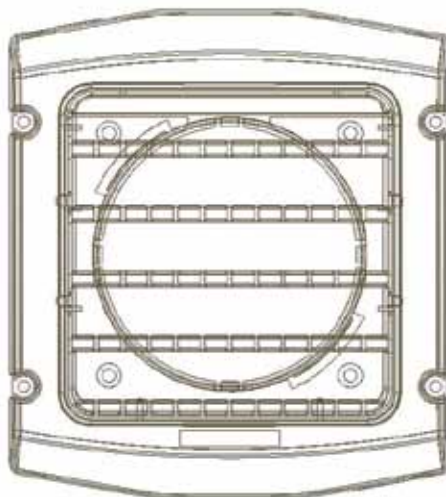

Intake Hood

PROFESSIONAL SERIES

- Fixed louver intake system allows fresh air to enter the home
- Molded screens help prevent pests from entering the duct
- Snap on aluminum pipe to cap assembly eliminates the need for lint trapping staples
- Can be painted to match the home's exterior
- UV resistant plastic protects cap from harmful effects of the sun
- Molded caulk edge assists the installer in maintaining a clean caulking application and finished look
- Designed to snap on/off j-channels for ease of installation and replacement

| Product Code | UPC Code 060672 | Size | Packaging | Pack Qty. | Pack Wt. (lbs) | Pack Cube (cu. ft.) |
|--------------|--------------------|------|-------------------------|-----------|-------------------|------------------------|
| IH3BXZ | 291052 | 3" | Bulk - Brown | 12 | 7 | 3.41 |
| IH3BXZW | 291205 | 3" | Bulk / Cut Case - Brown | 12 | 7 | 2.89 |
| IH3WXZ | 291045 | 3" | Bulk - White | 12 | 7 | 3.41 |
| IH3WXZW | 291212 | 3" | Bulk / Cut Case - White | 12 | 7 | 2.89 |
| IH4BXZ | 291076 | 4" | Bulk - Brown | 12 | 7 | 3.41 |
| IH4BXZW | 291229 | 4" | Bulk / Cut Case - Brown | 12 | 7 | 2.89 |
| IH4WXZ | 291069 | 4" | Bulk - White | 12 | 7 | 3.41 |
| IH4WXZW | 291444 | 4" | Bulk / Cut Case - White | 12 | 7 | 2.89 |
| IH5BXZ | 291137 | 5" | Bulk - Brown | 12 | 11 | 6.41 |
| IH5BXZW | 291236 | 5" | Bulk / Cut Case - Brown | 8 | 11 | 3.35 |
| IH5WXZ | 291120 | 5" | Bulk - White | 12 | 11 | 6.41 |
| IH5WXZW | 291451 | 5" | Bulk / Cut Case - White | 8 | 11 | 3.35 |
| IH6BXZ | 291151 | 6" | Bulk - Brown | 12 | 11 | 6.41 |
| IH6BXZW | 291243 | 6" | Bulk / Cut Case - Brown | 8 | 11 | 3.35 |
| IH6WXZ | 291144 | 6" | Bulk - White | 12 | 11 | 6.41 |
| IH6WXZW | 290468 | 6" | Bulk / Cut Case - White | 8 | 11 | 3.35 |

Material: Polypropylene with UV inhibitor

Collar Sizes: 3", 4", 5", 6"

| Collar Size | Dimensions | | |
|-------------|------------|--------|------|
| | H | W | D |
| 3", 4" | 7" | 6.25" | 1.5" |
| 5", 6" | 10" | 9.375" | 2.1" |