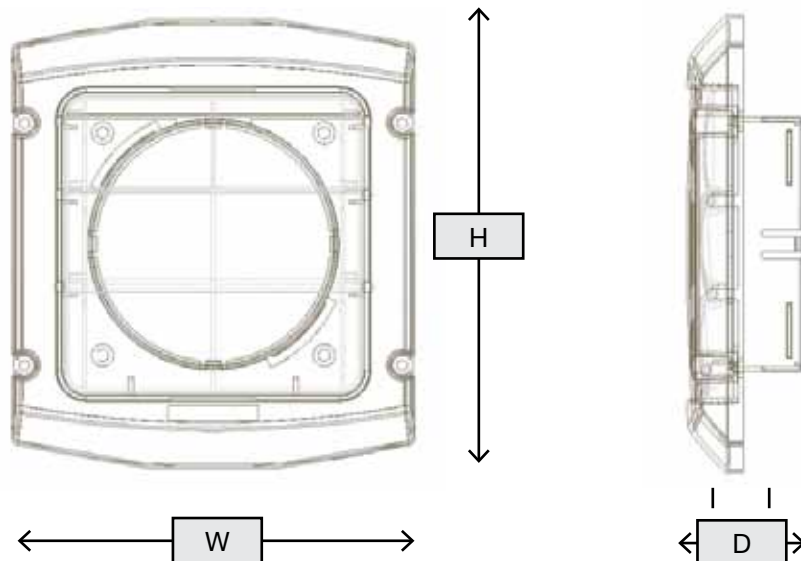

# Exhaust Hood

PROFESSIONAL SERIES

- Cammed louvers easily pivot to help prevent sticking
- Snap on aluminum pipe to cap assembly eliminates the need for lint trapping staples
- Can be painted to match the home's exterior
- UV resistant plastic protects cap from harmful effects of the sun
- Molded caulk edge assists the installer in maintaining a clean caulking application and finished look
- Designed to snap on/off j-channels for ease of installation and replacement

Product Code	UPC Code 060672	Size	Packaging	Pack Qty.	Pack Wt. (lbs)	Pack Cube (cu. ft.)
LH3BXZ	270767	3"	Bulk - Brown	12	7	3.41
LH3WXZ	270798	3"	Bulk - White	12	7	3.41
LH4BXZ	270781	4"	Bulk - Brown	12	7	3.41
BLH4BZW	270897	4"	Retail Box / Cut Case - Brown	12	7	3.18
BLH4BZW6	270897	4"	Retail Box / Cut Case - Brown	6	5	1.56
LH4WXZ	270774	4"	Bulk - White	12	7	3.41
BLH4WZW	270699	4"	Retail Box / Cut Case - White	12	7	3.18
BLH4WZW6	270699	4"	Retail Box / Cut Case - White	6	5	1.56
LH5BXZ	270958	5"	Bulk - Brown	12	11	6.41
LH5WXZ	270941	5"	Bulk - White	12	11	6.41
LH5WXZW	270675	5"	Bulk / Cut Case - White	8	7	3.35
LH6BXZ	270972	6"	Bulk - Brown	12	11	6.41
BLH6BZW	270996	6"	Retail Bulk / Cut Case - Brown	5	13	1.34
LH6WXZ	270965	6"	Bulk - White	12	11	6.41
BLH6WZW	270989	6"	Retail Box / Cut Case - White	5	13	1.34

**Material:** Polypropylene with UV inhibitor

**Collar Sizes:** 3", 4", 5", 6"

Collar Size	Dimensions		
	H	W	D
3", 4"	7"	6.25"	0.85"
5", 6"	10"	9.375"	1.5"

Scan this QR code to view helpful product feature and installation videos