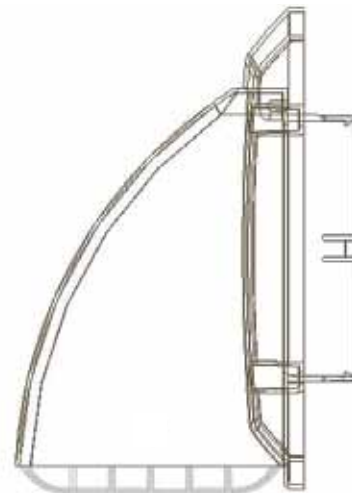

# Exhaust Hood

PROFESSIONAL SERIES

- Removable pest screen for easy cleaning of lint and debris
- Snug fit back draft damper has been redesigned for superior noise reduction
- Snap on aluminum pipe to cap assembly eliminates the need for lint trapping staples
- Can be painted to match the home's exterior
- UV resistant plastic protects cap from harmful effects of the sun
- Molded caulk edge assists the installer in maintaining a clean caulking application and finished look

Product Code	UPC Code 060672	Size	Packaging	Pack Qty.	Pack Wt. (lbs.)	Pack Cube (cu. ft.)
PMH4BXZ	268153	4"	Bulk - Brown	12	11	3.95
BPMH4BZW	268207	4"	Retail Box / Cut Case - Brown	12	11	3.18
PMH4WXZ	268146	4"	Bulk - White	12	11	3.95
PMH4WZW	268177	4"	Bulk / Retail Cut Case - White	12	11	3.99
PMH4WZWS	268177	4"	Bulk / Retail Cut Case for Gondolas - White	12	11	3.99
BPMH4WZW	268191	4"	Retail Box / Cut Case - White	12	11	3.18
BPMH4WZW6	268191	4"	Retail Box / Cut Case - White	6	6	1.56

**Material:** Polypropylene with UV inhibitor

**Collar Sizes:** 4"

Scan this QR code to view helpful product feature and installation videos